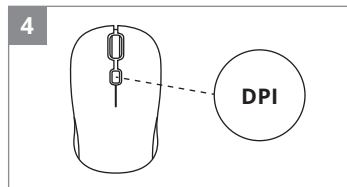

www.sven.fi

2B0916

SVEN[®]

QUICK START GUIDE
WIRELESS MOUSE

www.sven.fi

RX-230W

<https://www.sven.fi/en/catalog/mouse.htm>