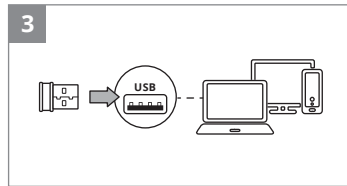

www.sven.fi

2B0916

SVEN[®]

QUICK START GUIDE
WIRELESS MOUSE

www.sven.fi

RX-230W

<https://www.sven.fi/en/catalog/mouse.htm>