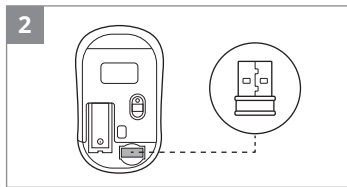

www.sven.fi

2B0916

SVEN[®]

QUICK START GUIDE
WIRELESS MOUSE

www.sven.fi

RX-230W

<https://www.sven.fi/en/catalog/mouse.htm>