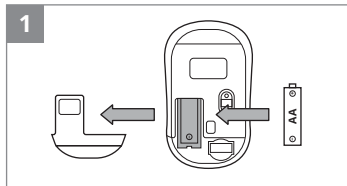

www.sven.fi

2B0916

SVEN[®]

QUICK START GUIDE
WIRELESS MOUSE

www.sven.fi

RX-230W

<https://www.sven.fi/en/catalog/mouse.htm>