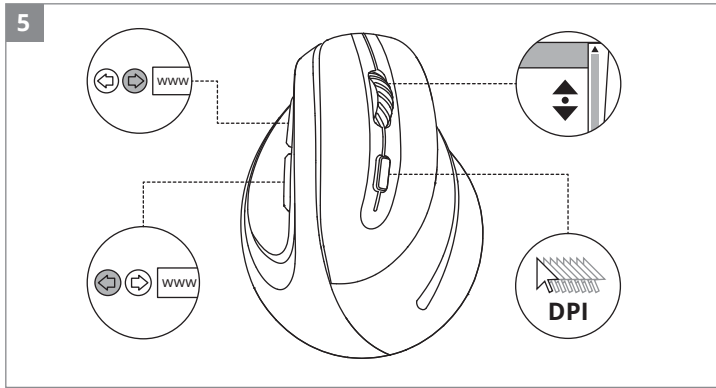

<https://www.sven.fi/en/catalog/mouse.htm>