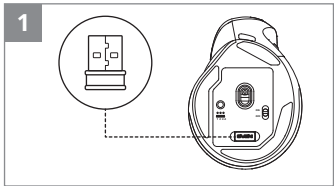

<https://www.sven.fi/en/catalog/mouse.htm>