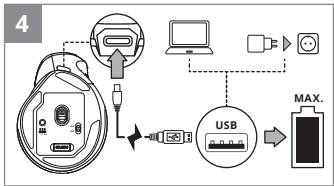

<https://www.sven.fi/en/catalog/mouse.htm>