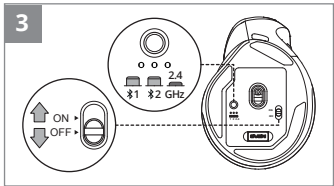

<https://www.sven.fi/en/catalog/mouse.htm>