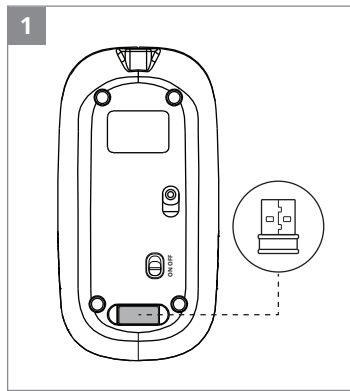

www.sven.fi

3L0309

SVEN[®]

QUICK START GUIDE
WIRELESS MOUSE

www.sven.fi

RX-565SW

<https://www.sven.fi/en/catalog/mouse.htm>