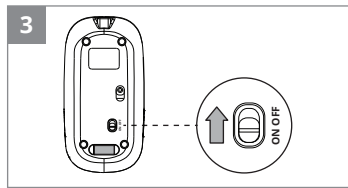

www.sven.fi

3L0309

SVEN[®]

QUICK START GUIDE
WIRELESS MOUSE

www.sven.fi

RX-565SW

<https://www.sven.fi/en/catalog/mouse.htm>