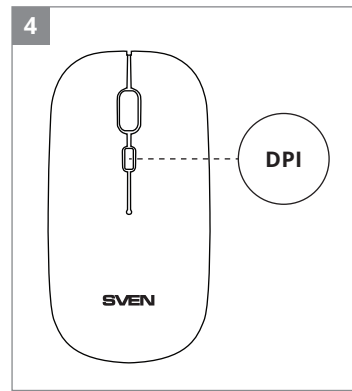

www.sven.fi

3L0309

SVEN[®]

QUICK START GUIDE
WIRELESS MOUSE

www.sven.fi

RX-565SW

<https://www.sven.fi/en/catalog/mouse.htm>