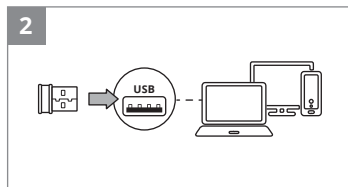

www.sven.fi

3L0309

SVEN[®]

QUICK START GUIDE
WIRELESS MOUSE

www.sven.fi

RX-565SW

<https://www.sven.fi/en/catalog/mouse.htm>