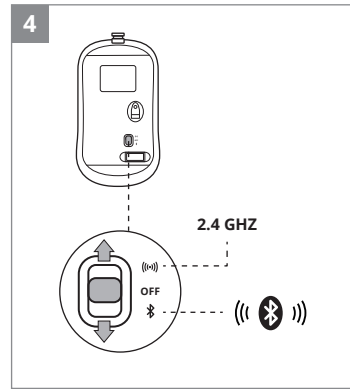

www.sven.fi

2B1014

SVEN[®]

QUICK START GUIDE
WIRELESS MOUSE

www.sven.fi

RX-570SW

<https://www.sven.fi/en/catalog/mouse.htm>