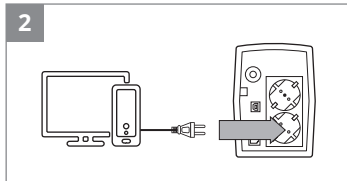

SVEN[®]

QUICK START GUIDE
UNINTERRUPTIBLE POWER SUPPLY

www.sven.fi

PRO 600
PRO 800
PRO 1000

<https://www.sven.fi/en/catalog/ups.htm>

EN The detailed product information and user manual are on the website. The date of manufacture is on the package.