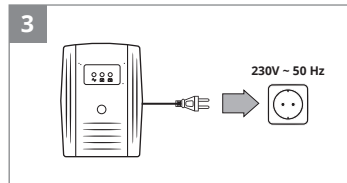

SVEN[®]

QUICK START GUIDE
UNINTERRUPTIBLE POWER SUPPLY

www.sven.fi

PRO 600
PRO 800
PRO 1000

<https://www.sven.fi/en/catalog/ups.htm>

EN The detailed product information and user manual are on the website. The date of manufacture is on the package.