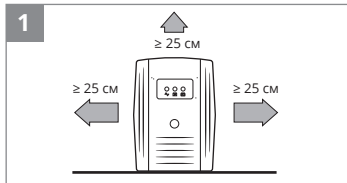

SVEN[®]

QUICK START GUIDE
UNINTERRUPTIBLE POWER SUPPLY

www.sven.fi

PRO 600
PRO 800
PRO 1000

<https://www.sven.fi/en/catalog/ups.htm>

EN The detailed product information and user manual are on the website. The date of manufacture is on the package.